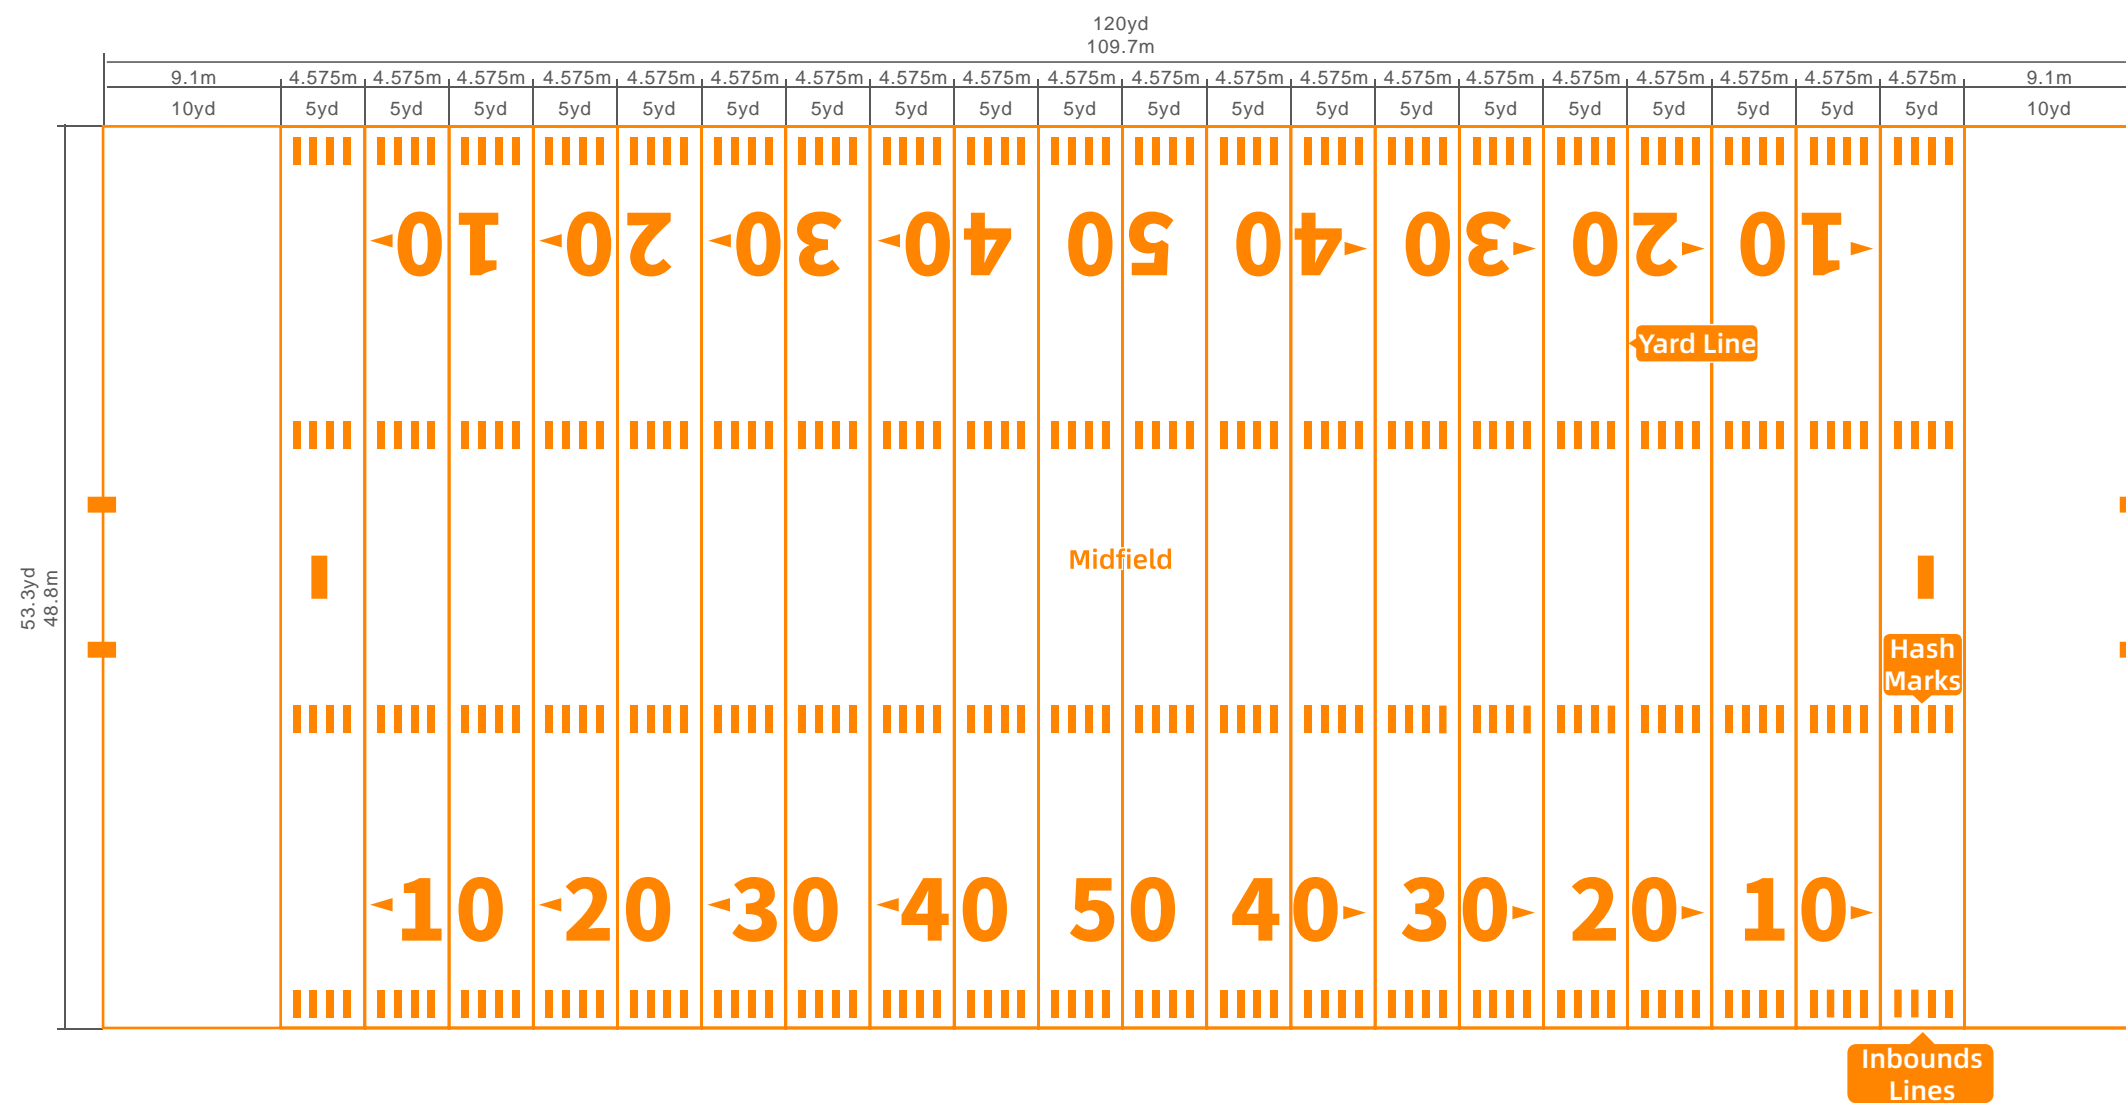

VENUE SPECIFICATION PLAN