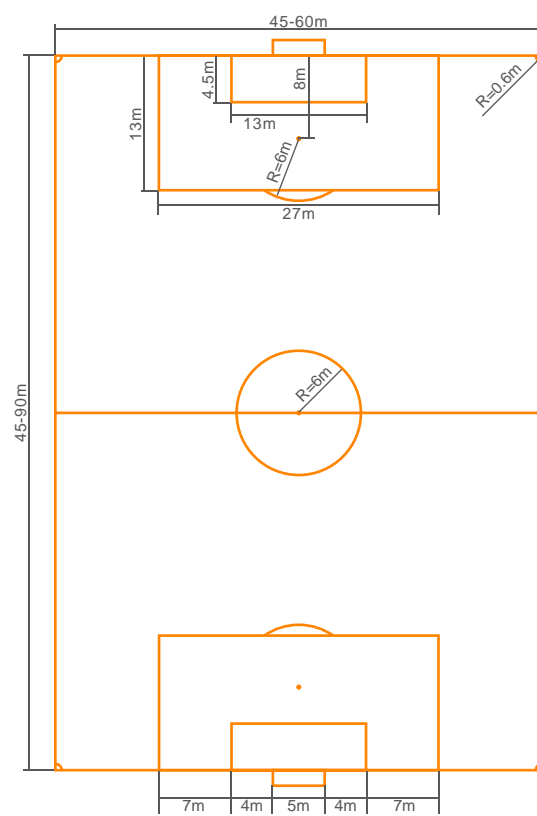

Seven Person System