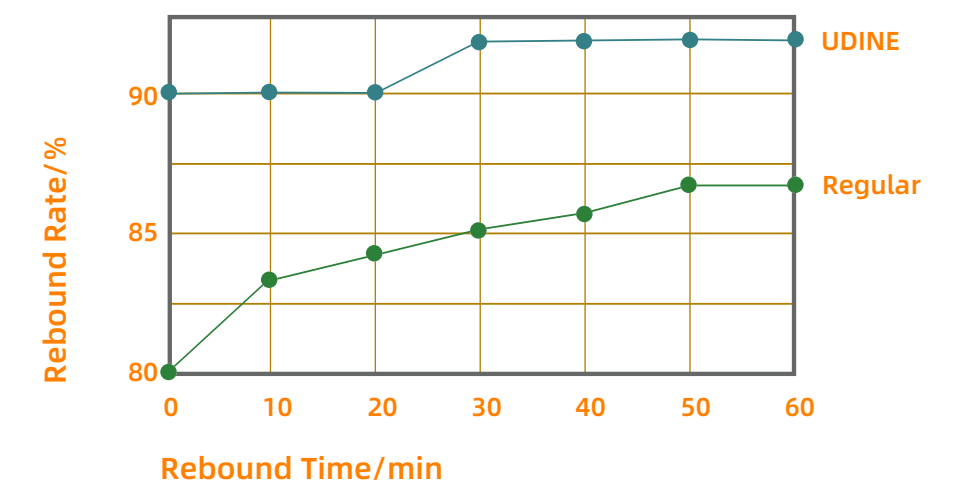

V Shape Grass

Unique shape and thickness for superior memory/toughness; fully reduces grass abrasion and sports injuries.