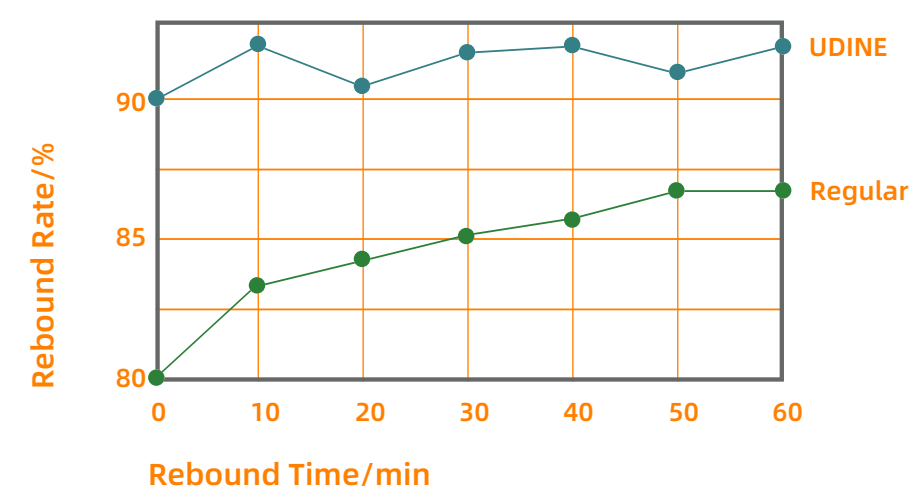

C Shape Grass

The unique cutting process has superior erectability, which makes it feel thick and has a long wear life.