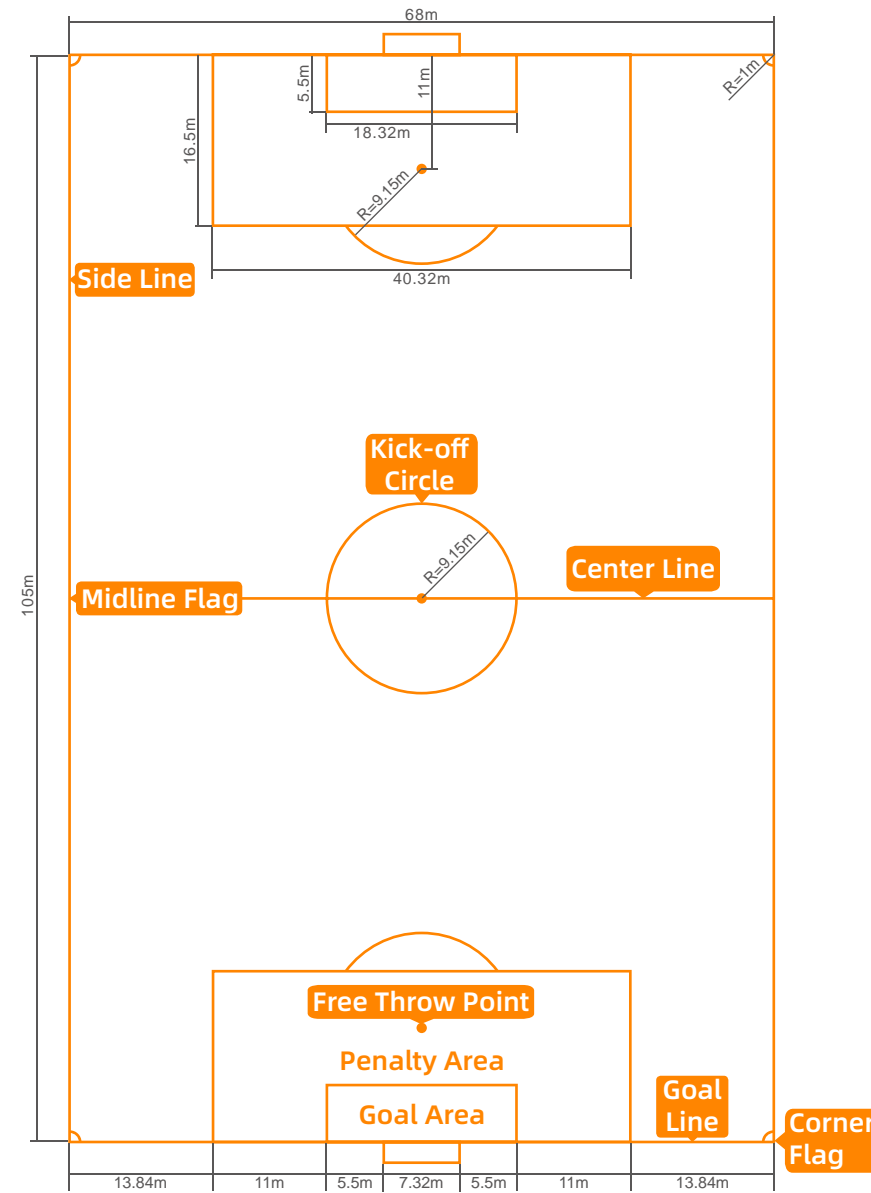

VENUE
RENDERINGS

5V5

Length: 42M
Width: 25M
Area: 1050m²

7V7

Length: 69M
Width: 47M
Area: 3243m²

11V11

Length: 109M
Width: 69M
Area: 7412m²

**Products Required
For Standard Football Venues**
Optional according to actual conditions.

VENUE SPECIFICATION
PLAN

Futsal

Seven Person System

Eleven Person System

Seine Net

Football Gate

Rubber Particles

Light