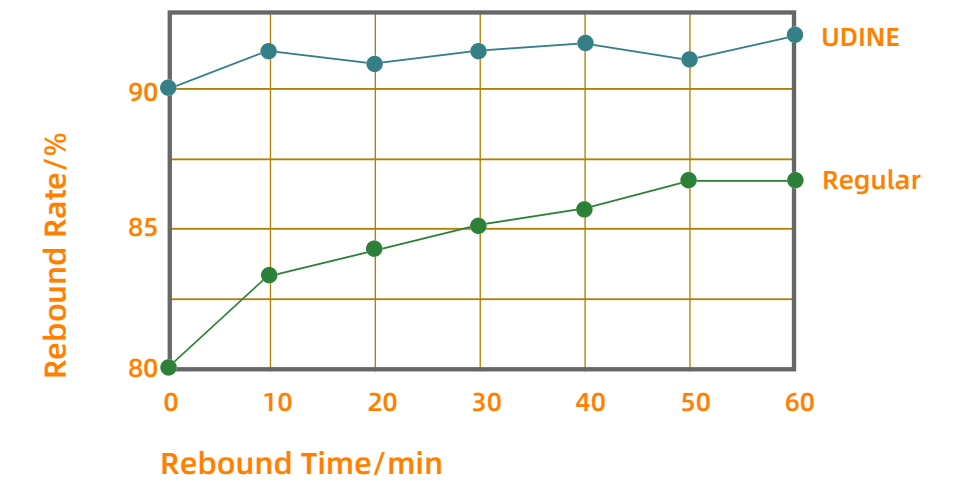

S Shape Grass

Achieve the movement index of natural grass, good drainage, effective anti-corrosion, anti-mildew, no colour fading and weather-resistance.