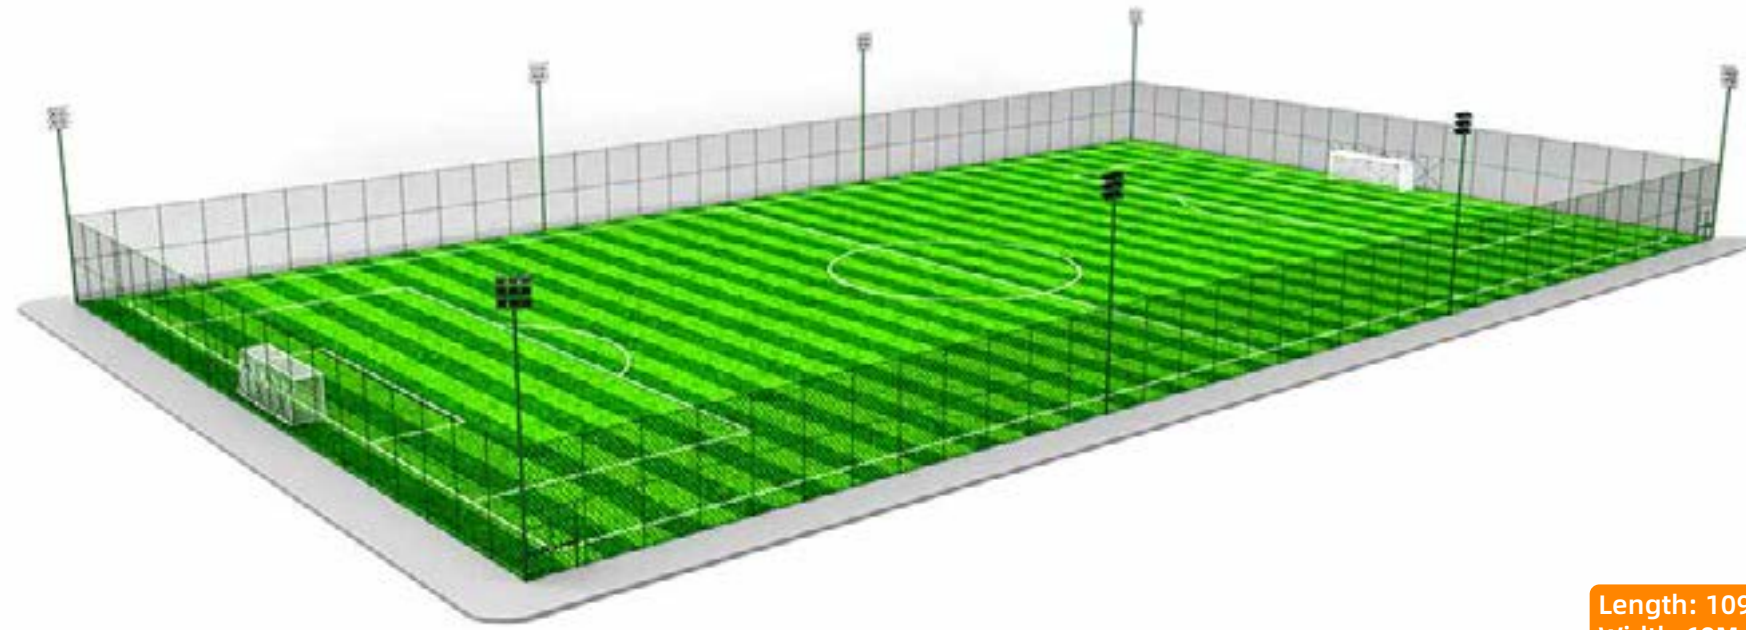

VENUE
RENDERINGS

5V5

Length: 42M
Width: 25M
Area: 1050m²

7V7

Length: 69M
Width: 47M
Area: 3243m²

11V11

Length: 109M
Width: 69M
Area: 7412m²

**Products Required
For Standard Football Venues**
Optional according to actual conditions.