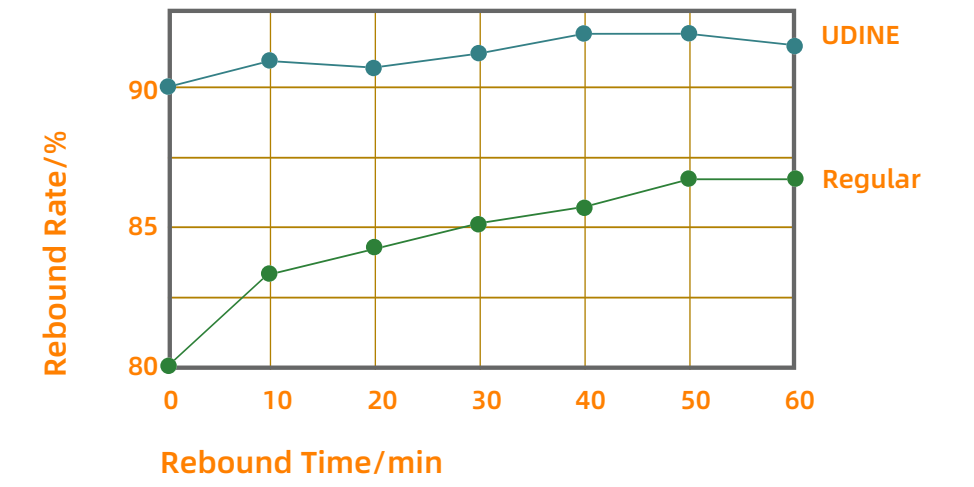

Advantages Of Grass Yarn

	Stem Grass	C Shape Grass	Diamond Shape Grass	S Shape Grass	V Shape Grass	M Shape Grass
Weather Resistance	★★★★★	★★★★☆	★★★★☆	★★★★☆	★★★★☆	★★★★☆
Comfort	★★☆☆☆	★★☆☆☆	★★★★☆	★★★★★	★★☆☆☆	★★★★☆
Velocity	★★★★☆	★★☆☆☆	★★★★★	★★☆☆☆	★★★★☆	★★☆☆☆
Toughness	★★☆☆☆	★★★★☆	★★☆☆☆	★★★★☆	★★★★★	★★☆☆☆
Uprightness	★★★★☆	★★★★★	★★☆☆☆	★★★★☆	★★★★★	★★★★★

Diamond Shape Grass

Excellent durable, resilient and upright, comfortable, injury-protection. To provide better sports experience and feeling.