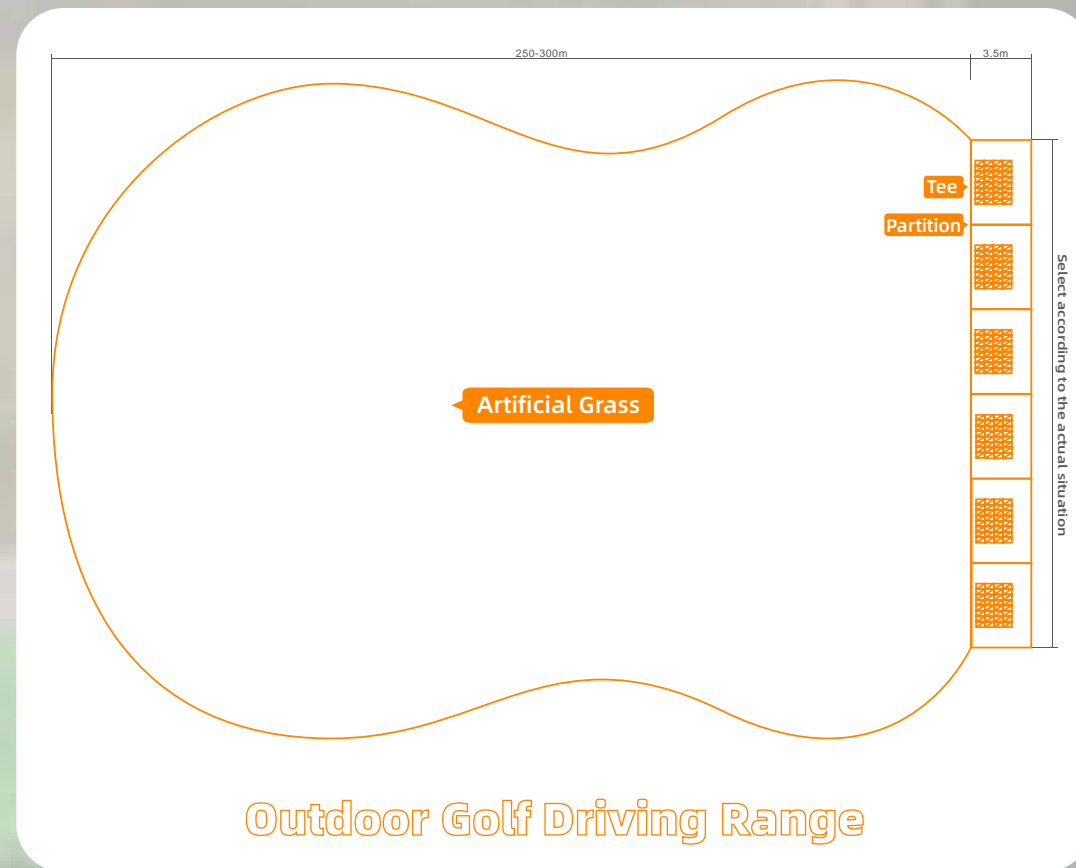

Golf & Croquet & Hockey Artificial Grass

VENUE SPECIFICATION PLAN