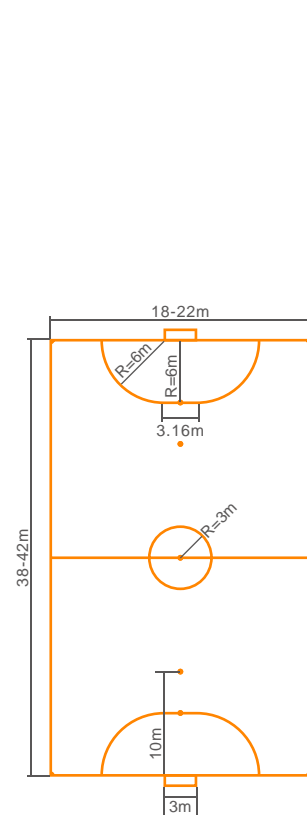

VENUE SPECIFICATION
PLAN

Futsal