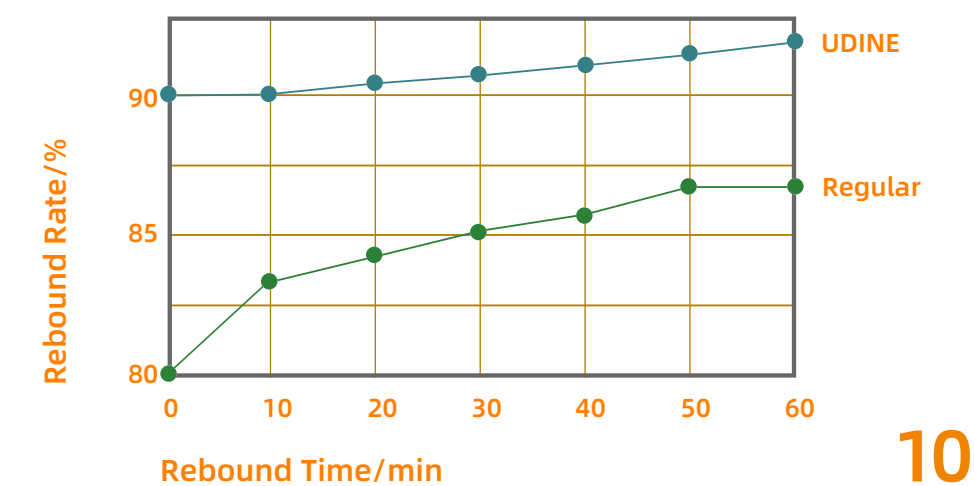

M Shape Grass

To achieve the movement index of natural grass, good drainage, effective anti-corrosion, anti-mildew, color and other properties; All-weather use.