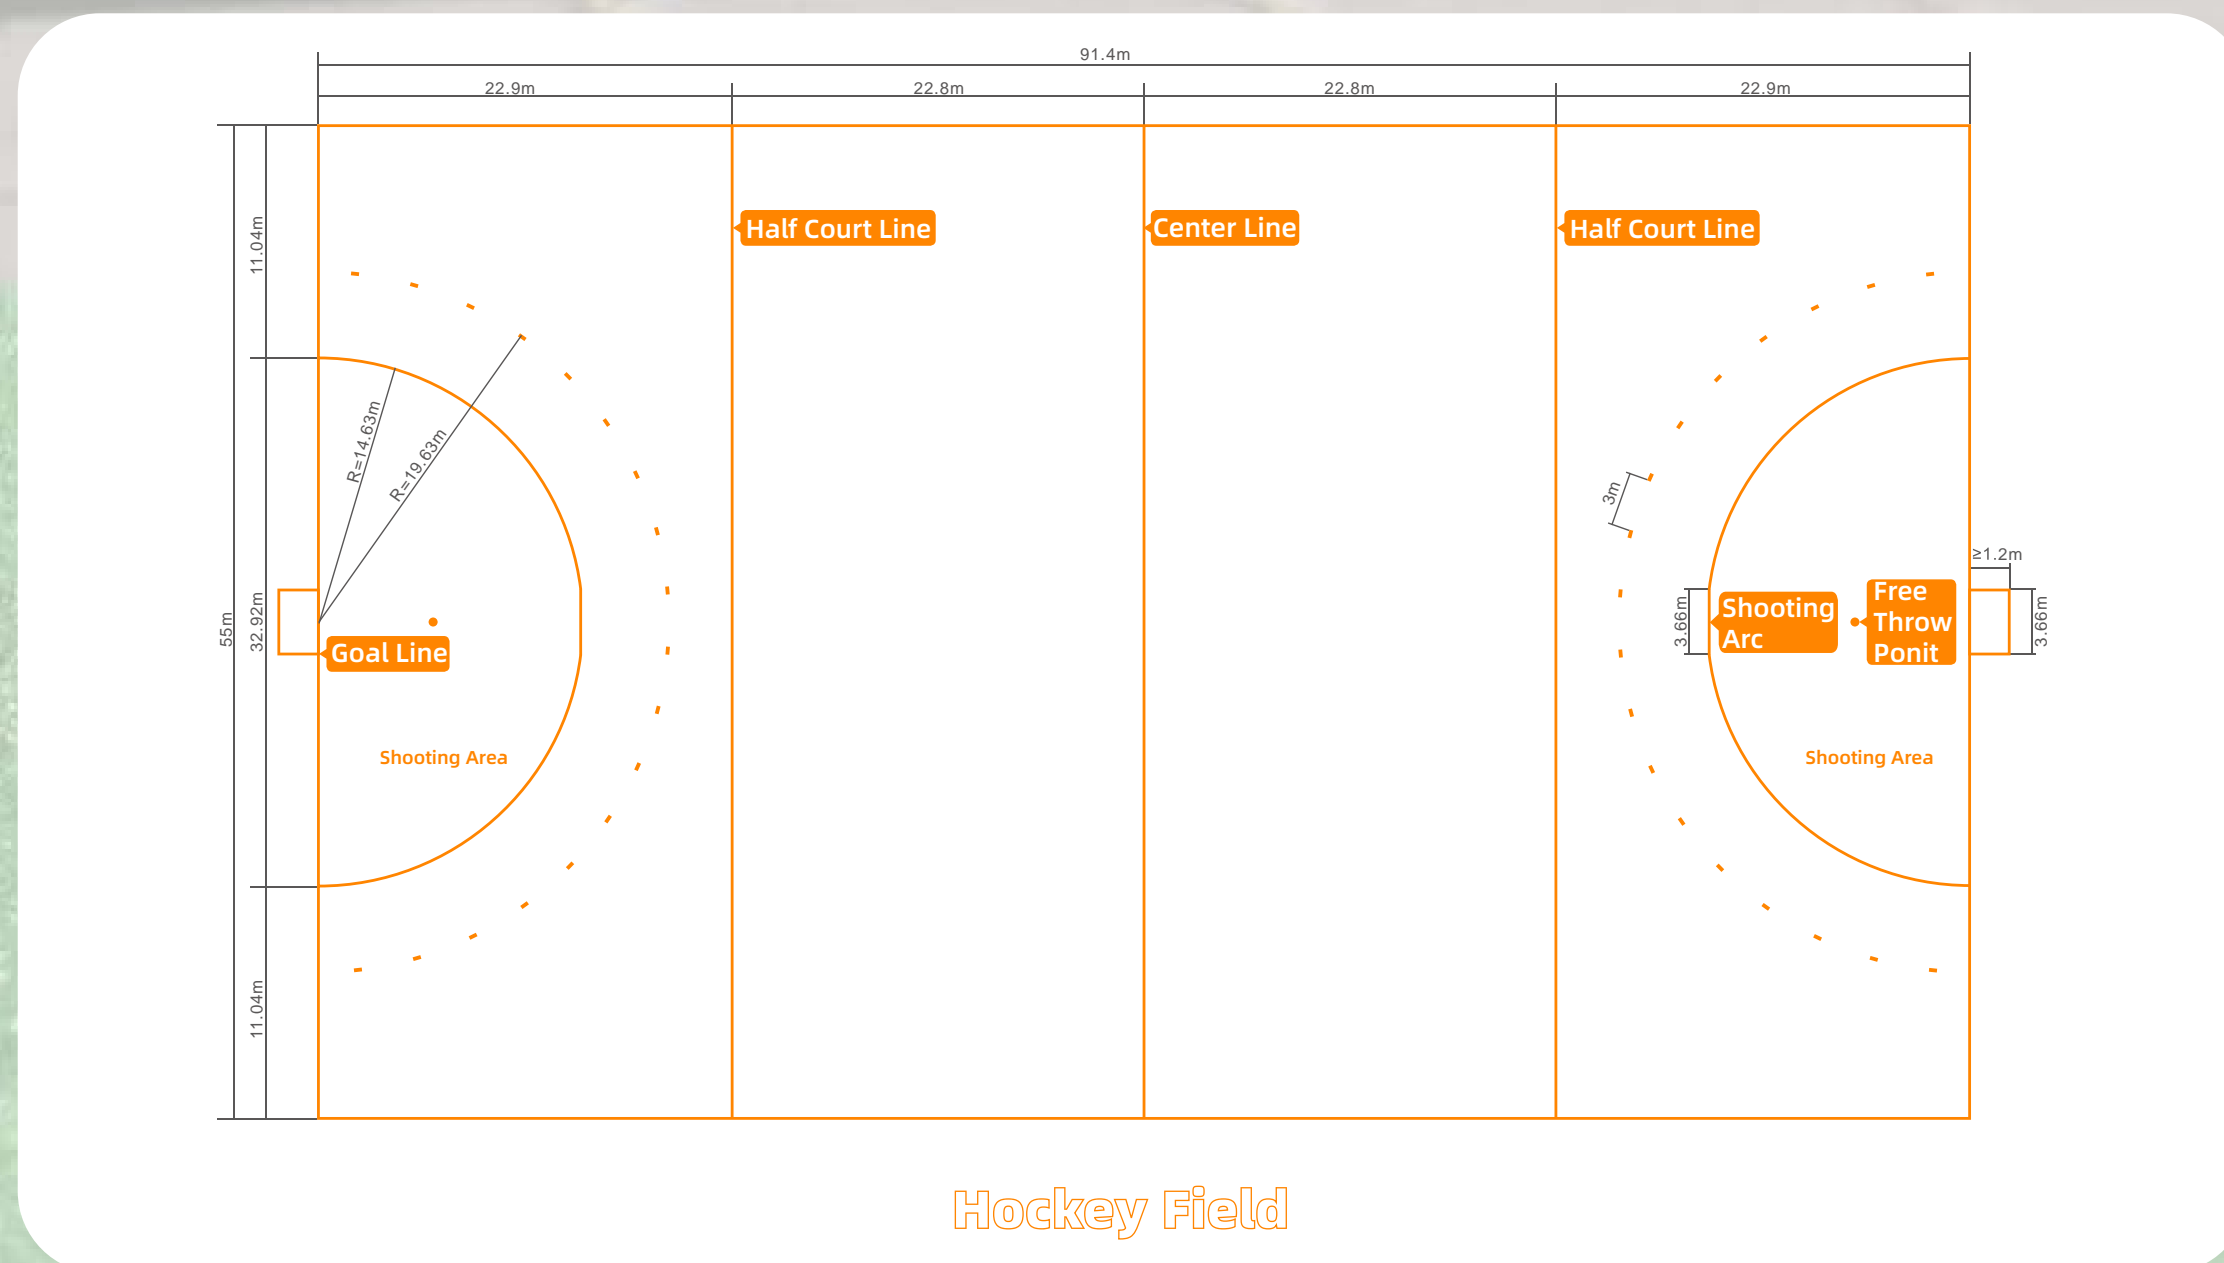

Golf & Croquet & Hockey Artificial Grass

VENUE SPECIFICATION PLAN