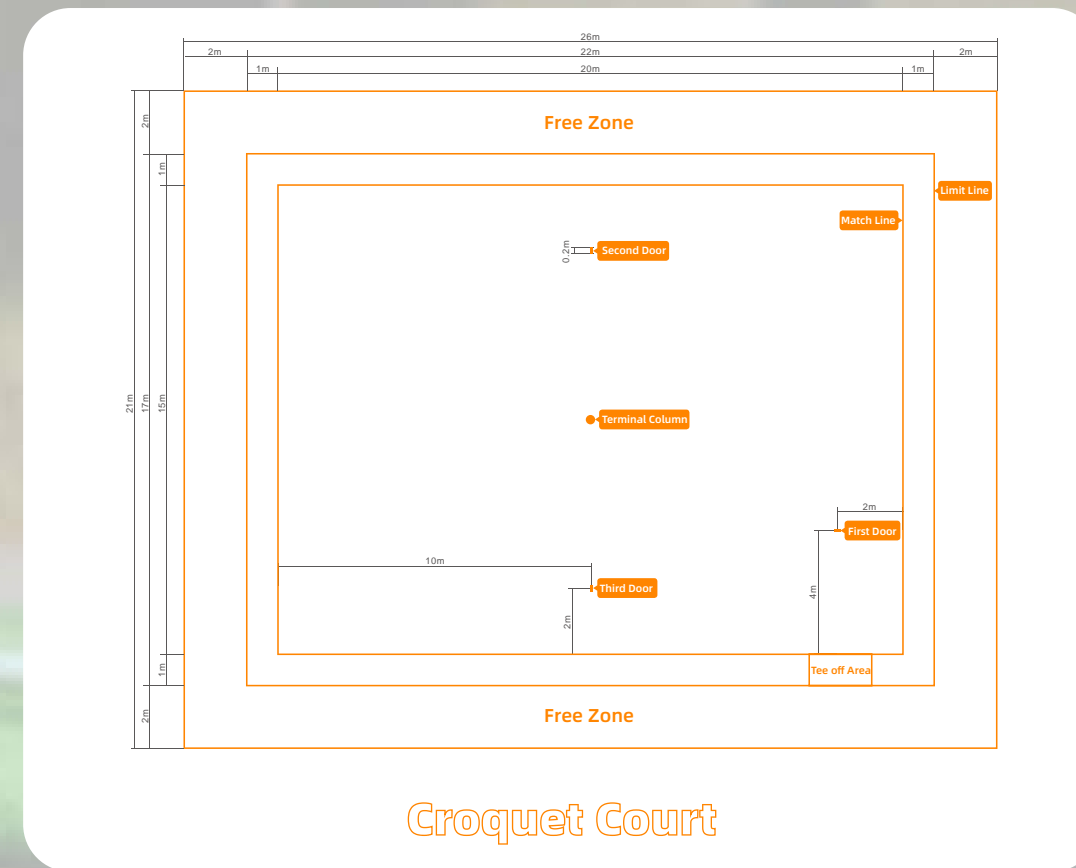

Golf & Croquet & Hockey Artificial Grass

VENUE SPECIFICATION PLAN