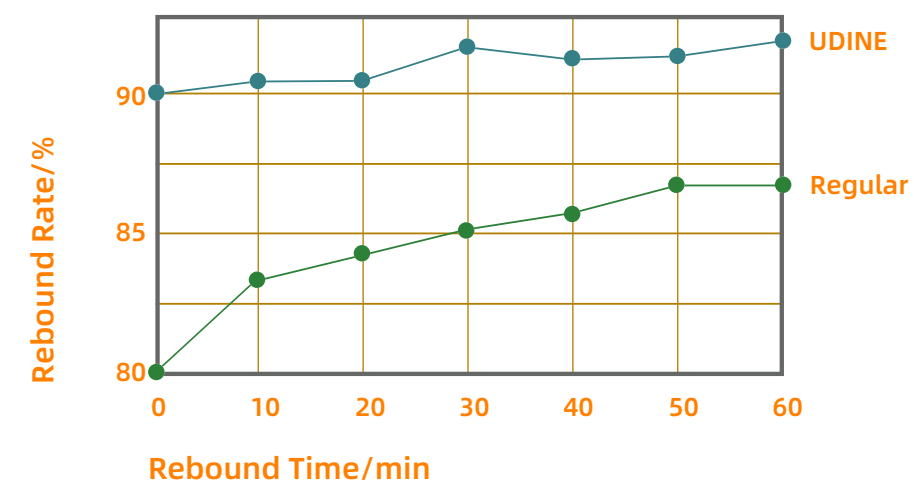

Stem Shape Grass

Good elasticity and softness, wear resistance, non - fading, uv protection, all weather.