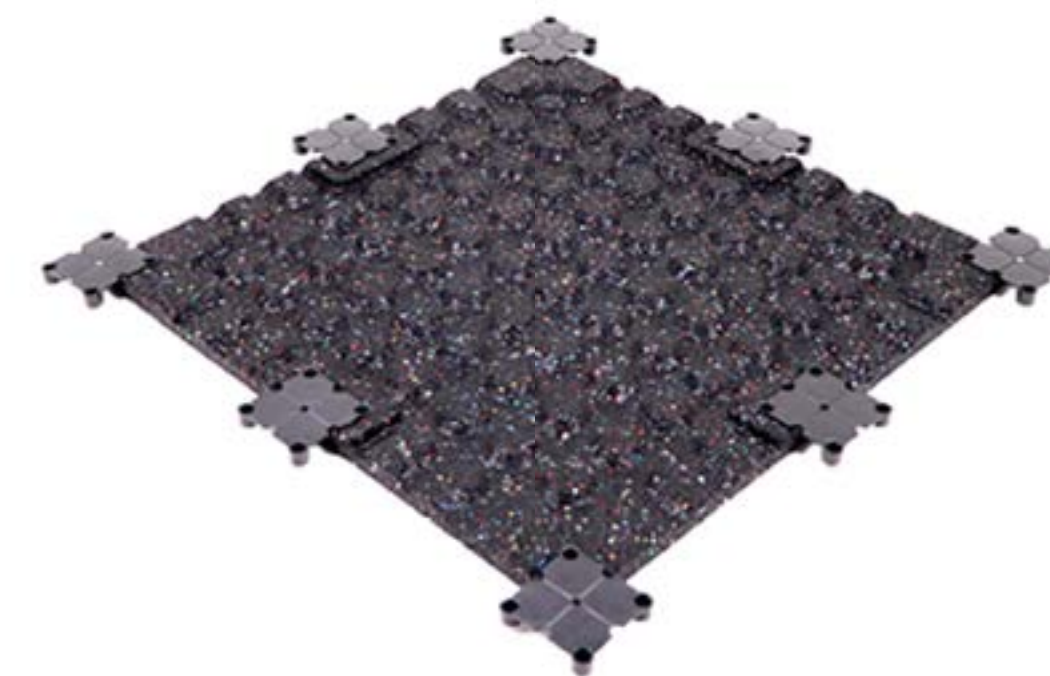

About Products

SURFACE

SIDE

BACK^{*4}

ACCESSORIES

*4 The back of different batches of products may be different, and other properties are the same.

Outdoor Puzzle Rubber Floor Mat

Brand Name	UDINE	
Size^{*1}	Metric	48.5CM*48.5CM
	Imperial	19inch*19inch
Thickness^{*2}	10-20mm(0.39-0.78inch)	
Color	Please refer to the color card.	
Density	880-930kg/m ³	
Install	Install with toothed buckle	
Temperature Resistance	-30°C to +80°C	
Application	Playground, Shooting range, etc.	
Material	Reclaimed Rubber	
Customized	Support customized size, color	
Warranty	5 years	
Reference Price^{*3}	20mm	US\$19/SQM
	25mm	US\$21/SQM
	30mm	US\$23/SQM