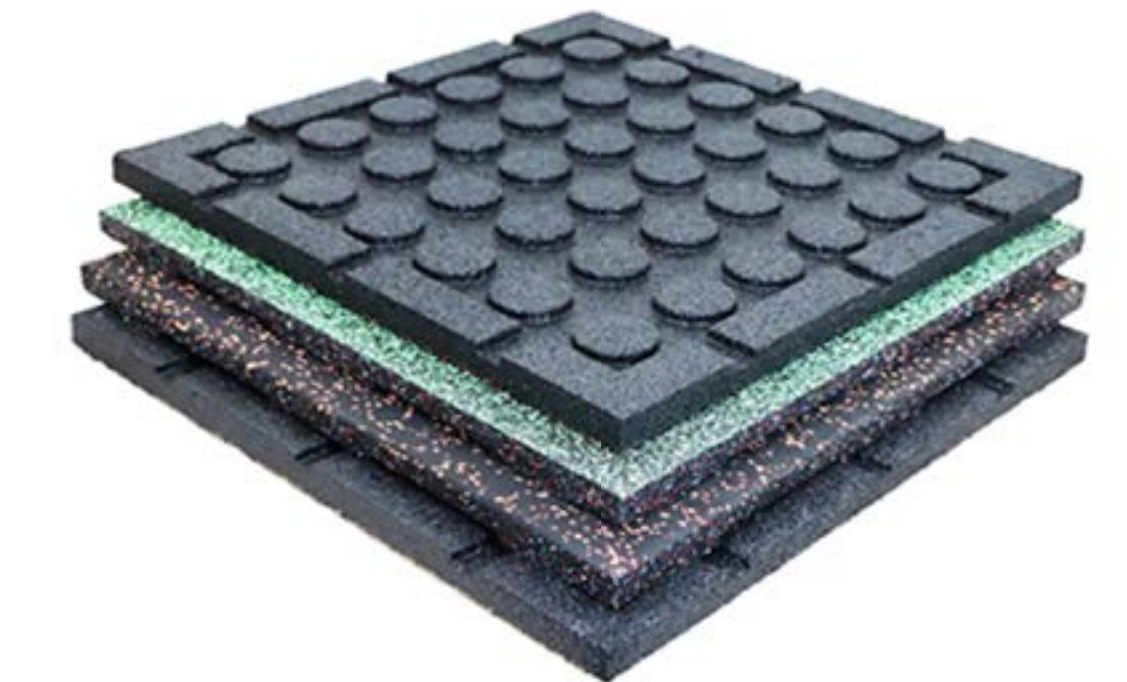

Easy To Clean

The new generation Gym Rubber Floor is characterized by large squares comprising of rubber. And, its unique composition and architecture provide a flat surface that is easily cleaned.

*1 This design is adopted for above 20mm, and the bottom below 20mm is flat bottom.
*2 The 5-year warranty is limited to normal-intensity use indoors.

Gym Rubber Floor Mat

Brand Name	UDINE	
Size^{*1}	Metric	50CM*50CM 100CM*100CM 100CM*200CM
	Imperial	19.6inch*19.6inch 39.3inch*39.3inch 39.3inch*78.7inch
Thickness^{*2}	15-50mm(0.59-1.96inch)	
Color	Please refer to the color card.	
Density	880-930kg/m ³	
Install	Spread flat	
Temperature Resistance	-30°C to +80°C	
Application	Sports Venues, Gym, Fitness Centre, Kindergarten, etc.	
Material	Reclaimed Rubber & EPDM	
Customized	Support customized size, color and logo	
Warranty	5 years	
Reference Price^{*3}	15mm	US\$14/SQM
	20mm	US\$16/SQM
	25mm	US\$18/SQM
	30mm	US\$22/SQM
	40mm	US\$29/SQM
	45mm	US\$31/SQM
	50mm	US\$33/SQM

About Products

SURFACE

SIDE

BACK^{*4}

PACKING

*4 The thickness above 20mm is of this design.

There may be differences in the back of different batches of products, and other properties are the same.

Interlocking Rubber Floor Mat

Brand Name	UDINE	
Size^{*1}	Metric	50CM*50CM 100CM*100CM 50CM*100CM
	Imperial	19.6inch*19.6inch 39.3inch*39.3inch 19.6inch*39.3inch
Thickness^{*2}	20-50mm(0.78-1.96inch)	
Color	Please refer to the color card.	
Density	880-930kg/m ³	
Install	Install with plastic connector	
Temperature Resistance	-30°C to +80°C	
Application	Sports Venues, Gym, Fitness Centre, Kindergarten, etc.	
Material	Reclaimed Rubber & EPDM	
Customized	Support customized size, color and logo	
Warranty	5 years	
Reference Price^{*3}	20mm	US\$19/SQM
	25mm	US\$21/SQM
	30mm	US\$23/SQM
	40mm	US\$33/SQM
	50mm	US\$39/SQM
Product Accessories	Plastic connector, Rubber Ramp(optional), Rubber Corner(optional)	