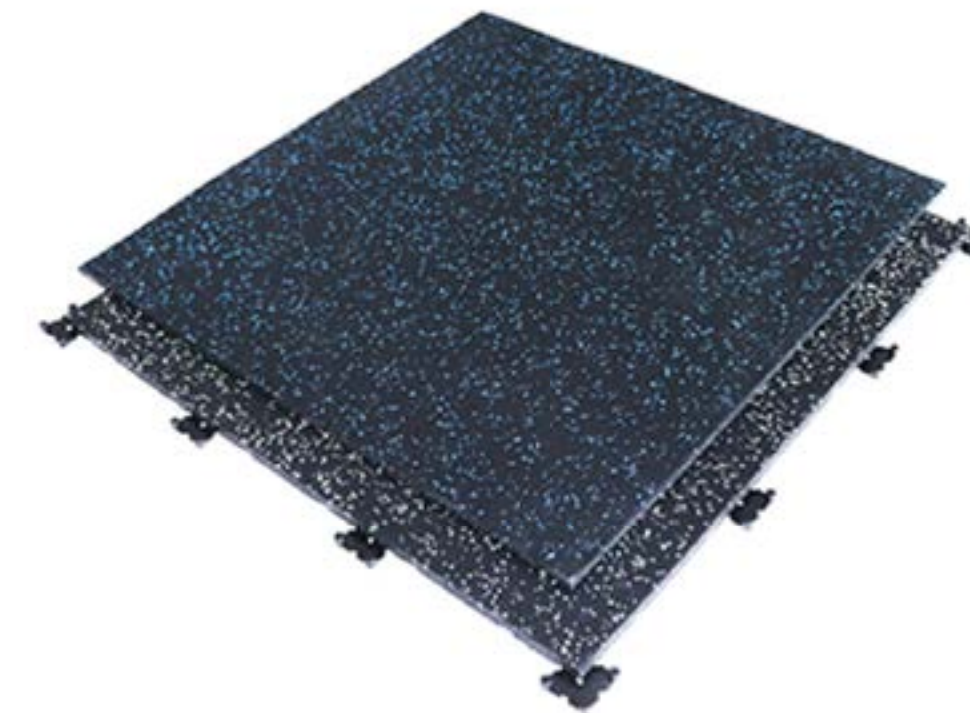

About Products

SURFACE