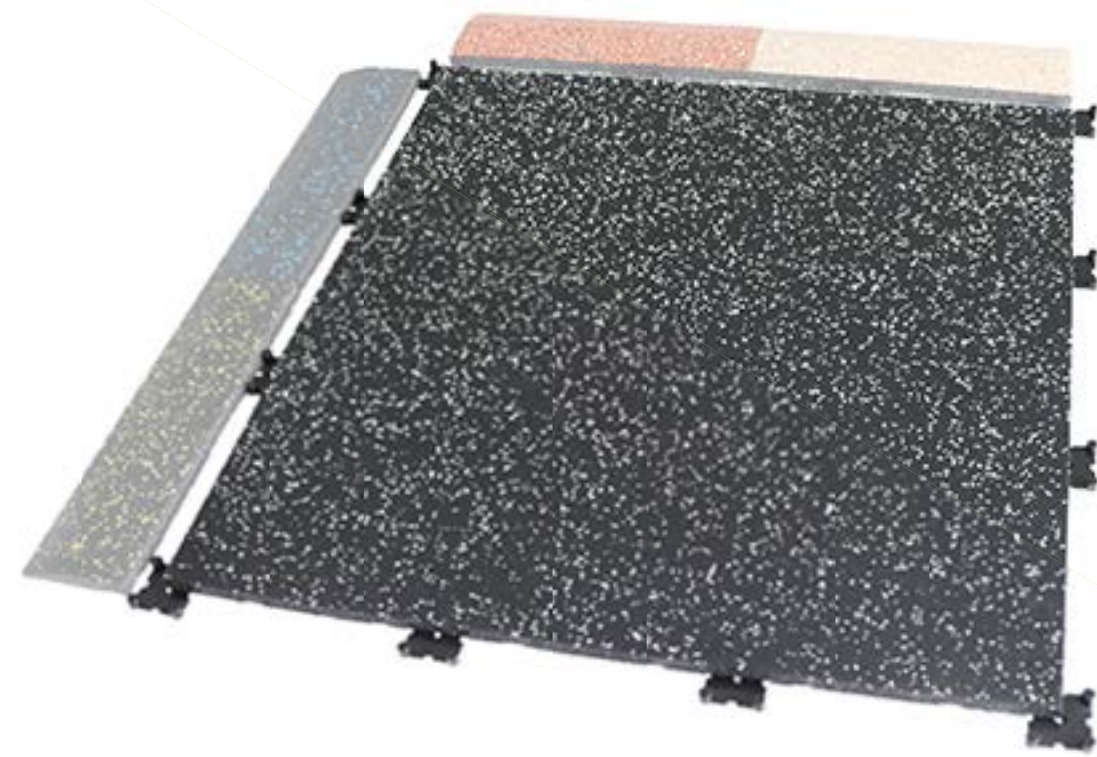

About Products

SURFACE

SIDE

BACK^{*4}

PACKING

*4 The thickness above 20mm is of this design.

There may be differences in the back of different batches of products, and other properties are the same.

Interlocking Rubber Floor Mat

Brand Name	UDINE	
Size^{*1}	Metric	50CM*50CM 100CM*100CM 50CM*100CM
	Imperial	19.6inch*19.6inch 39.3inch*39.3inch 19.6inch*39.3inch
Thickness^{*2}	20-50mm(0.78-1.96inch)	
Color	Please refer to the color card.	
Density	880-930kg/m ³	
Install	Install with plastic connector	
Temperature Resistance	-30°C to +80°C	
Application	Sports Venues, Gym, Fitness Centre, Kindergarten, etc.	
Material	Reclaimed Rubber & EPDM	
Customized	Support customized size, color and logo	
Warranty	5 years	
Reference Price^{*3}	20mm	US\$19/SQM
	25mm	US\$21/SQM
	30mm	US\$23/SQM
	40mm	US\$33/SQM
	50mm	US\$39/SQM
Product Accessories	Plastic connector, Rubber Ramp(optional), Rubber Corner(optional)	