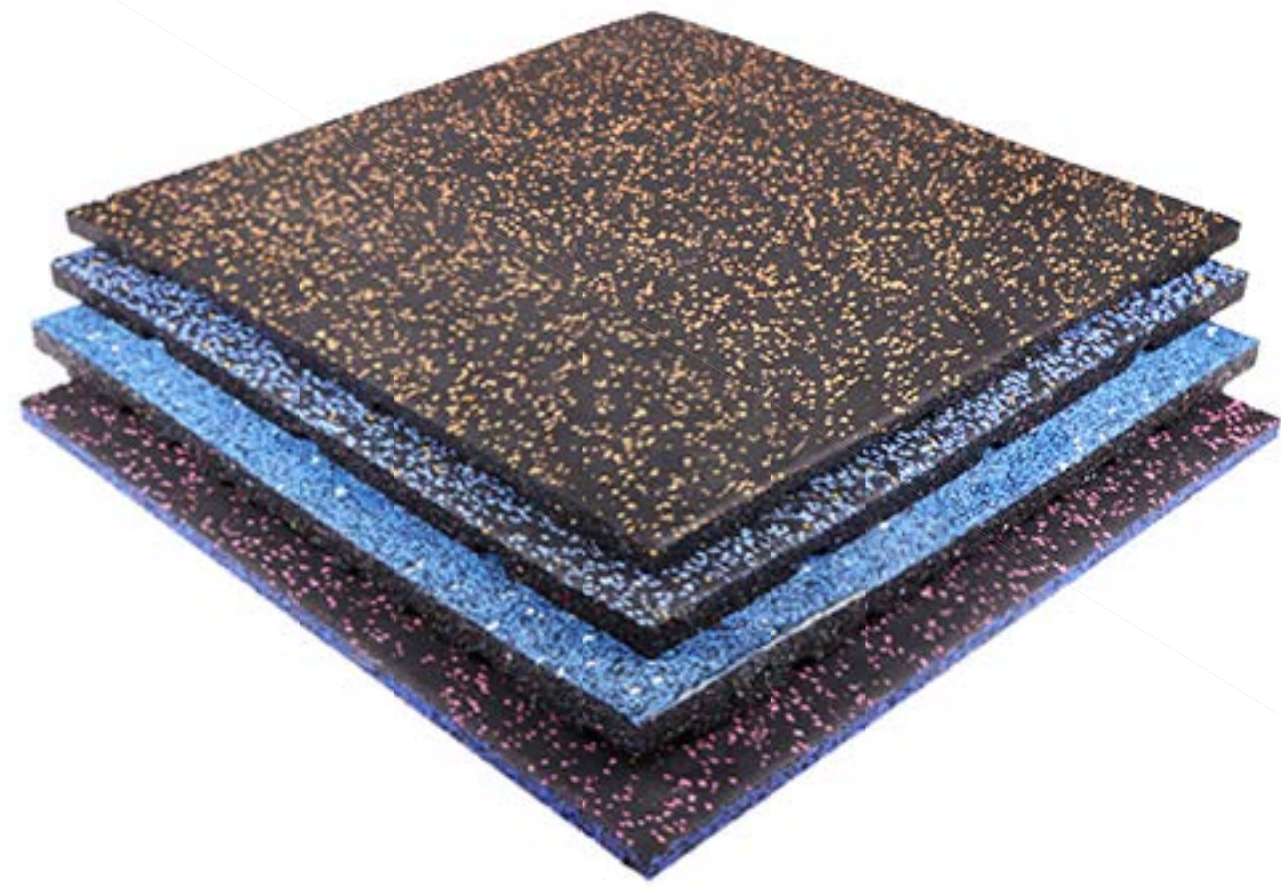

Gym Rubber Floor Mat

Brand Name	UDINE	
Size^{*1}	Metric	50CM*50CM 100CM*100CM 100CM*200CM
	Imperial	19.6inch*19.6inch 39.3inch*39.3inch 39.3inch*78.7inch
Thickness^{*2}	15-50mm(0.59-1.96inch)	
Color	Please refer to the color card.	
Density	880-930kg/m ³	
Install	Spread flat	
Temperature Resistance	-30°C to +80°C	
Application	Sports Venues, Gym, Fitness Centre, Kindergarten, etc.	
Material	Reclaimed Rubber & EPDM	
Customized	Support customized size, color and logo	
Warranty	5 years	
Reference Price^{*3}	15mm	US\$14/SQM
	20mm	US\$16/SQM
	25mm	US\$18/SQM
	30mm	US\$22/SQM
	40mm	US\$29/SQM
	45mm	US\$31/SQM
	50mm	US\$33/SQM