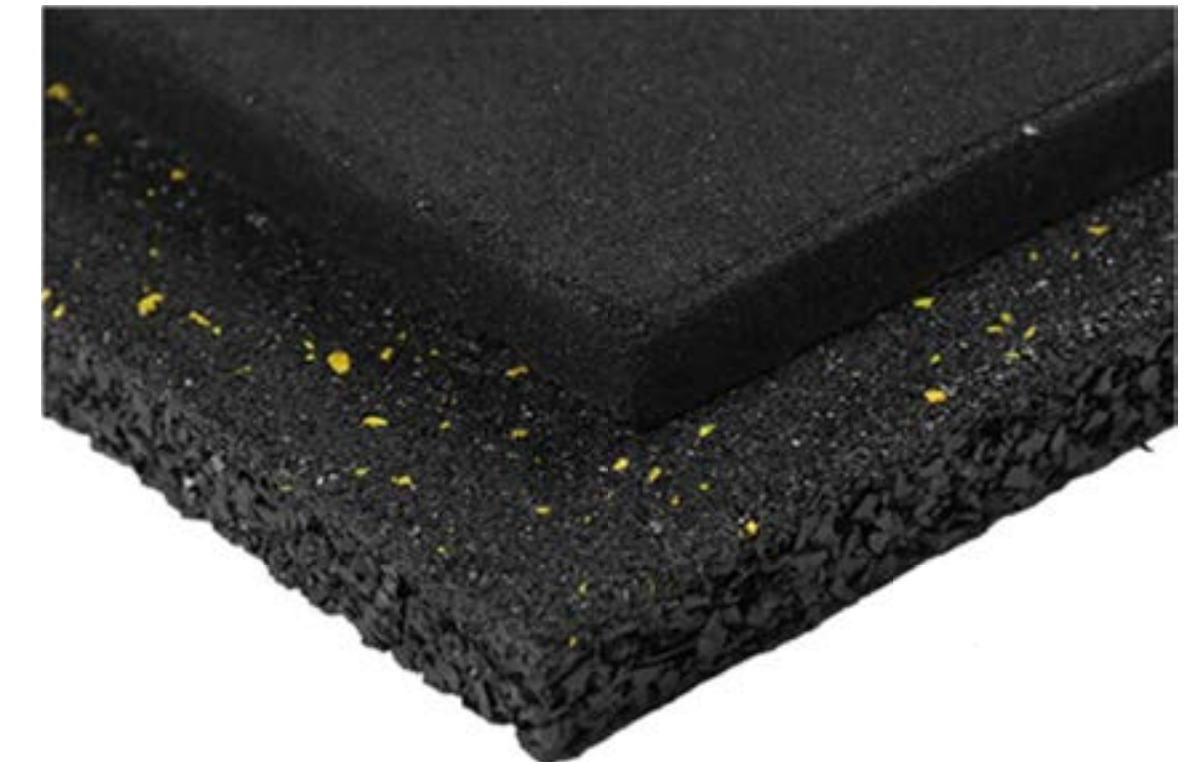

Universal Rubber Floor Mat

Brand Name	UDINE	
Size^{*1}	Metric	50CM*50CM 100CM*100CM
	Imperial	19.6inch*19.6inch 39.3inch*39.3inch
Thickness^{*2}	15-50mm(0.59-1.96inch)	
Color	Please refer to the color card.	
Density	880-930kg/m³	
Install	Spread flat	
Temperature Resistance	-30°C to +80°C	
Application	Sports Venues, Gym, Fitness Centre, Kindergarten, Playground, etc.	
Material	Reclaimed Rubber & EPDM	
Customized	Support customized size, color	
Warranty	5 years	
Reference Price^{*3}	15mm	US$9/SQM
	20mm	US$11/SQM
	25mm	US$12.5/SQM
	30mm	US$14.5/SQM
	40mm	US$24.5/SQM
	45mm	US$26.5/SQM
	50mm	US$28.5/SQM

*1 *2 The product has a tolerance of ±1%, which is normal.

*3 Affected by raw materials and other factors, the price will fluctuate. This price is for reference only. Please contact the sales staff for the specific price.

About Products

SIDE

*4 The back of different batches of products may be different, and other properties are the same.