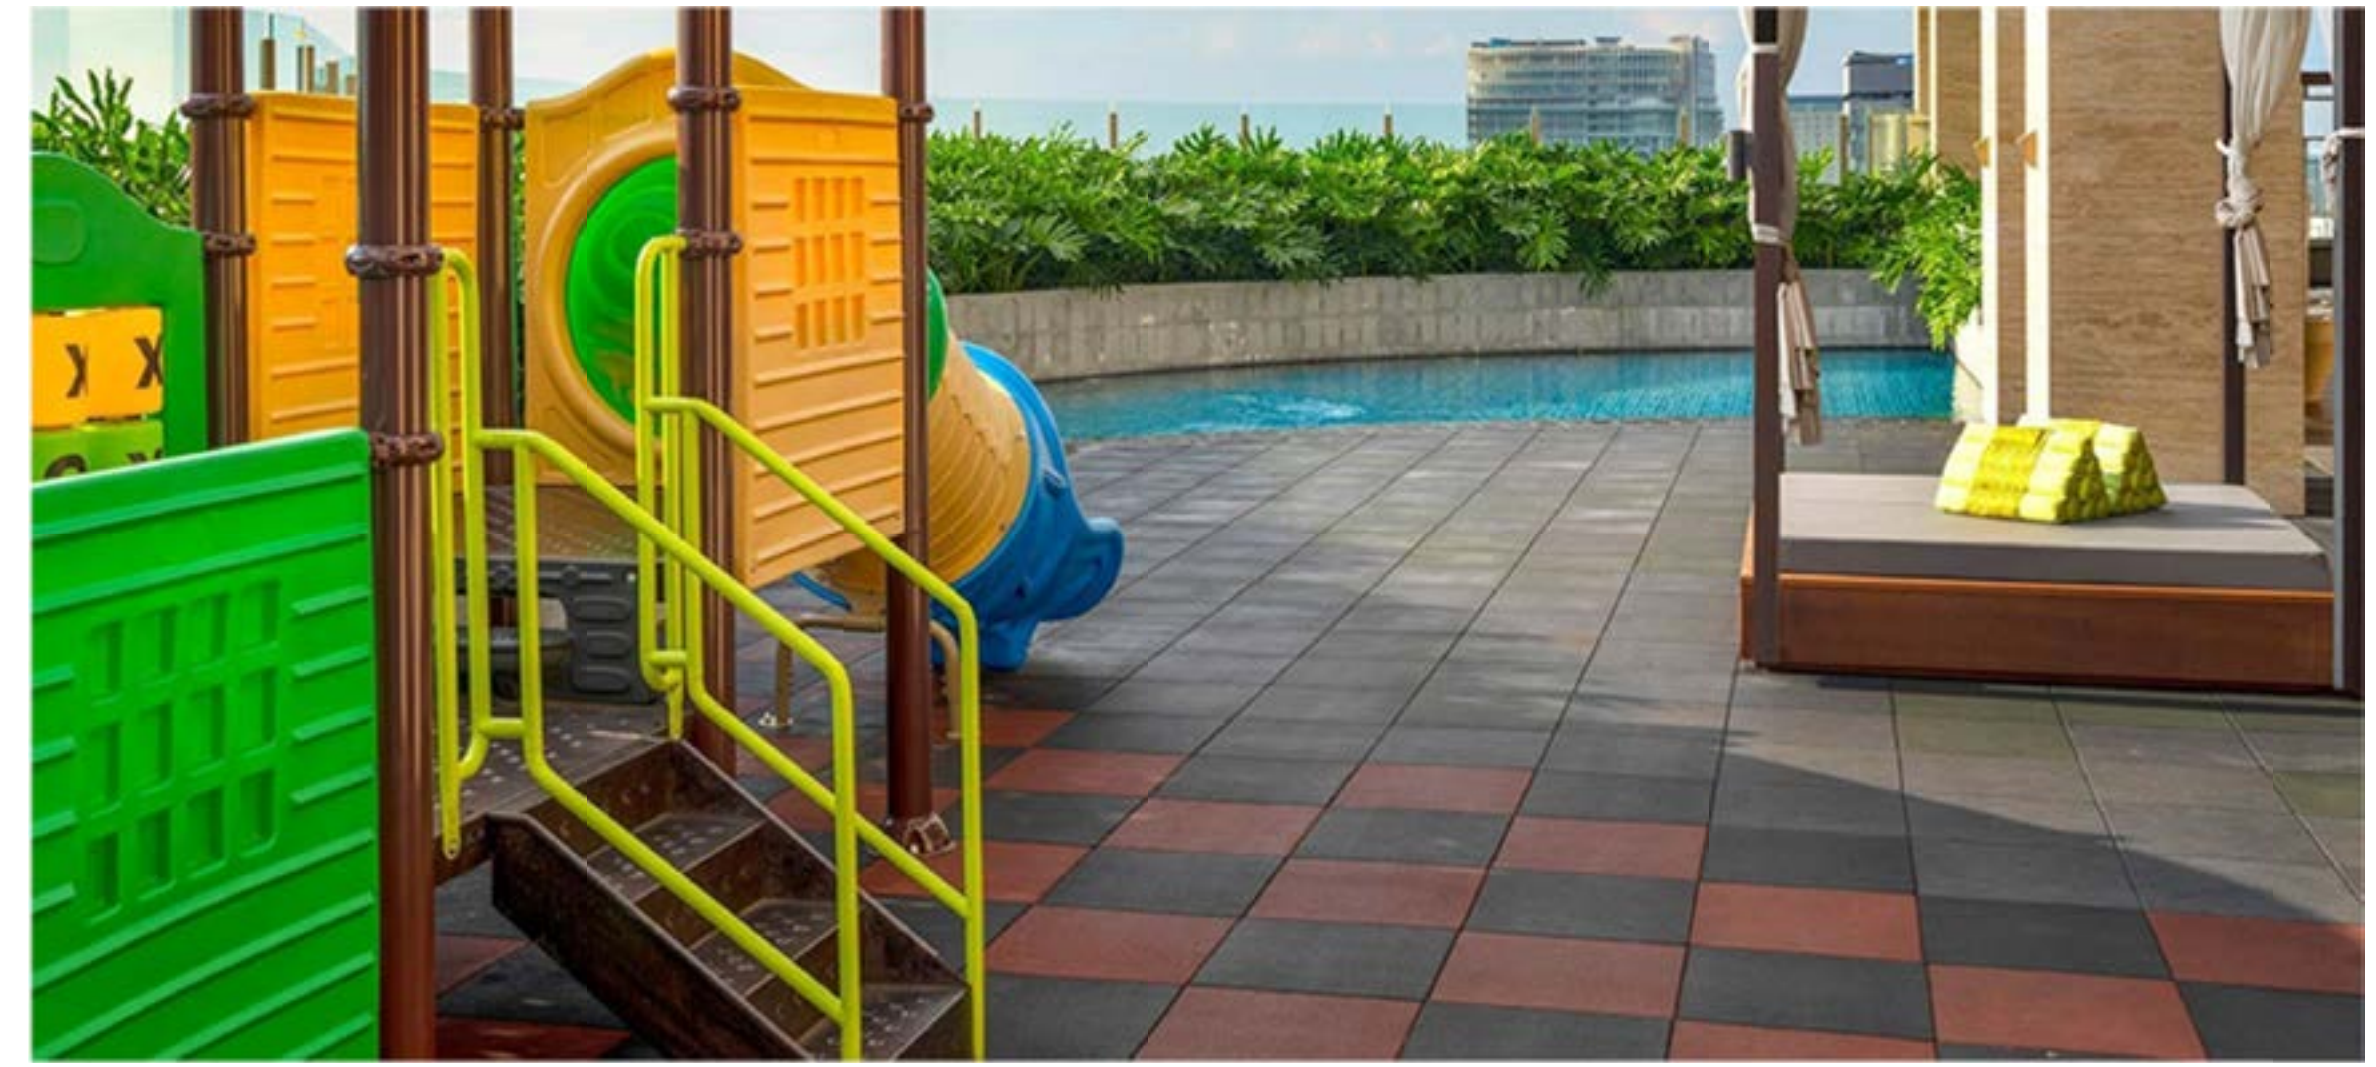

About Products

SURFACE