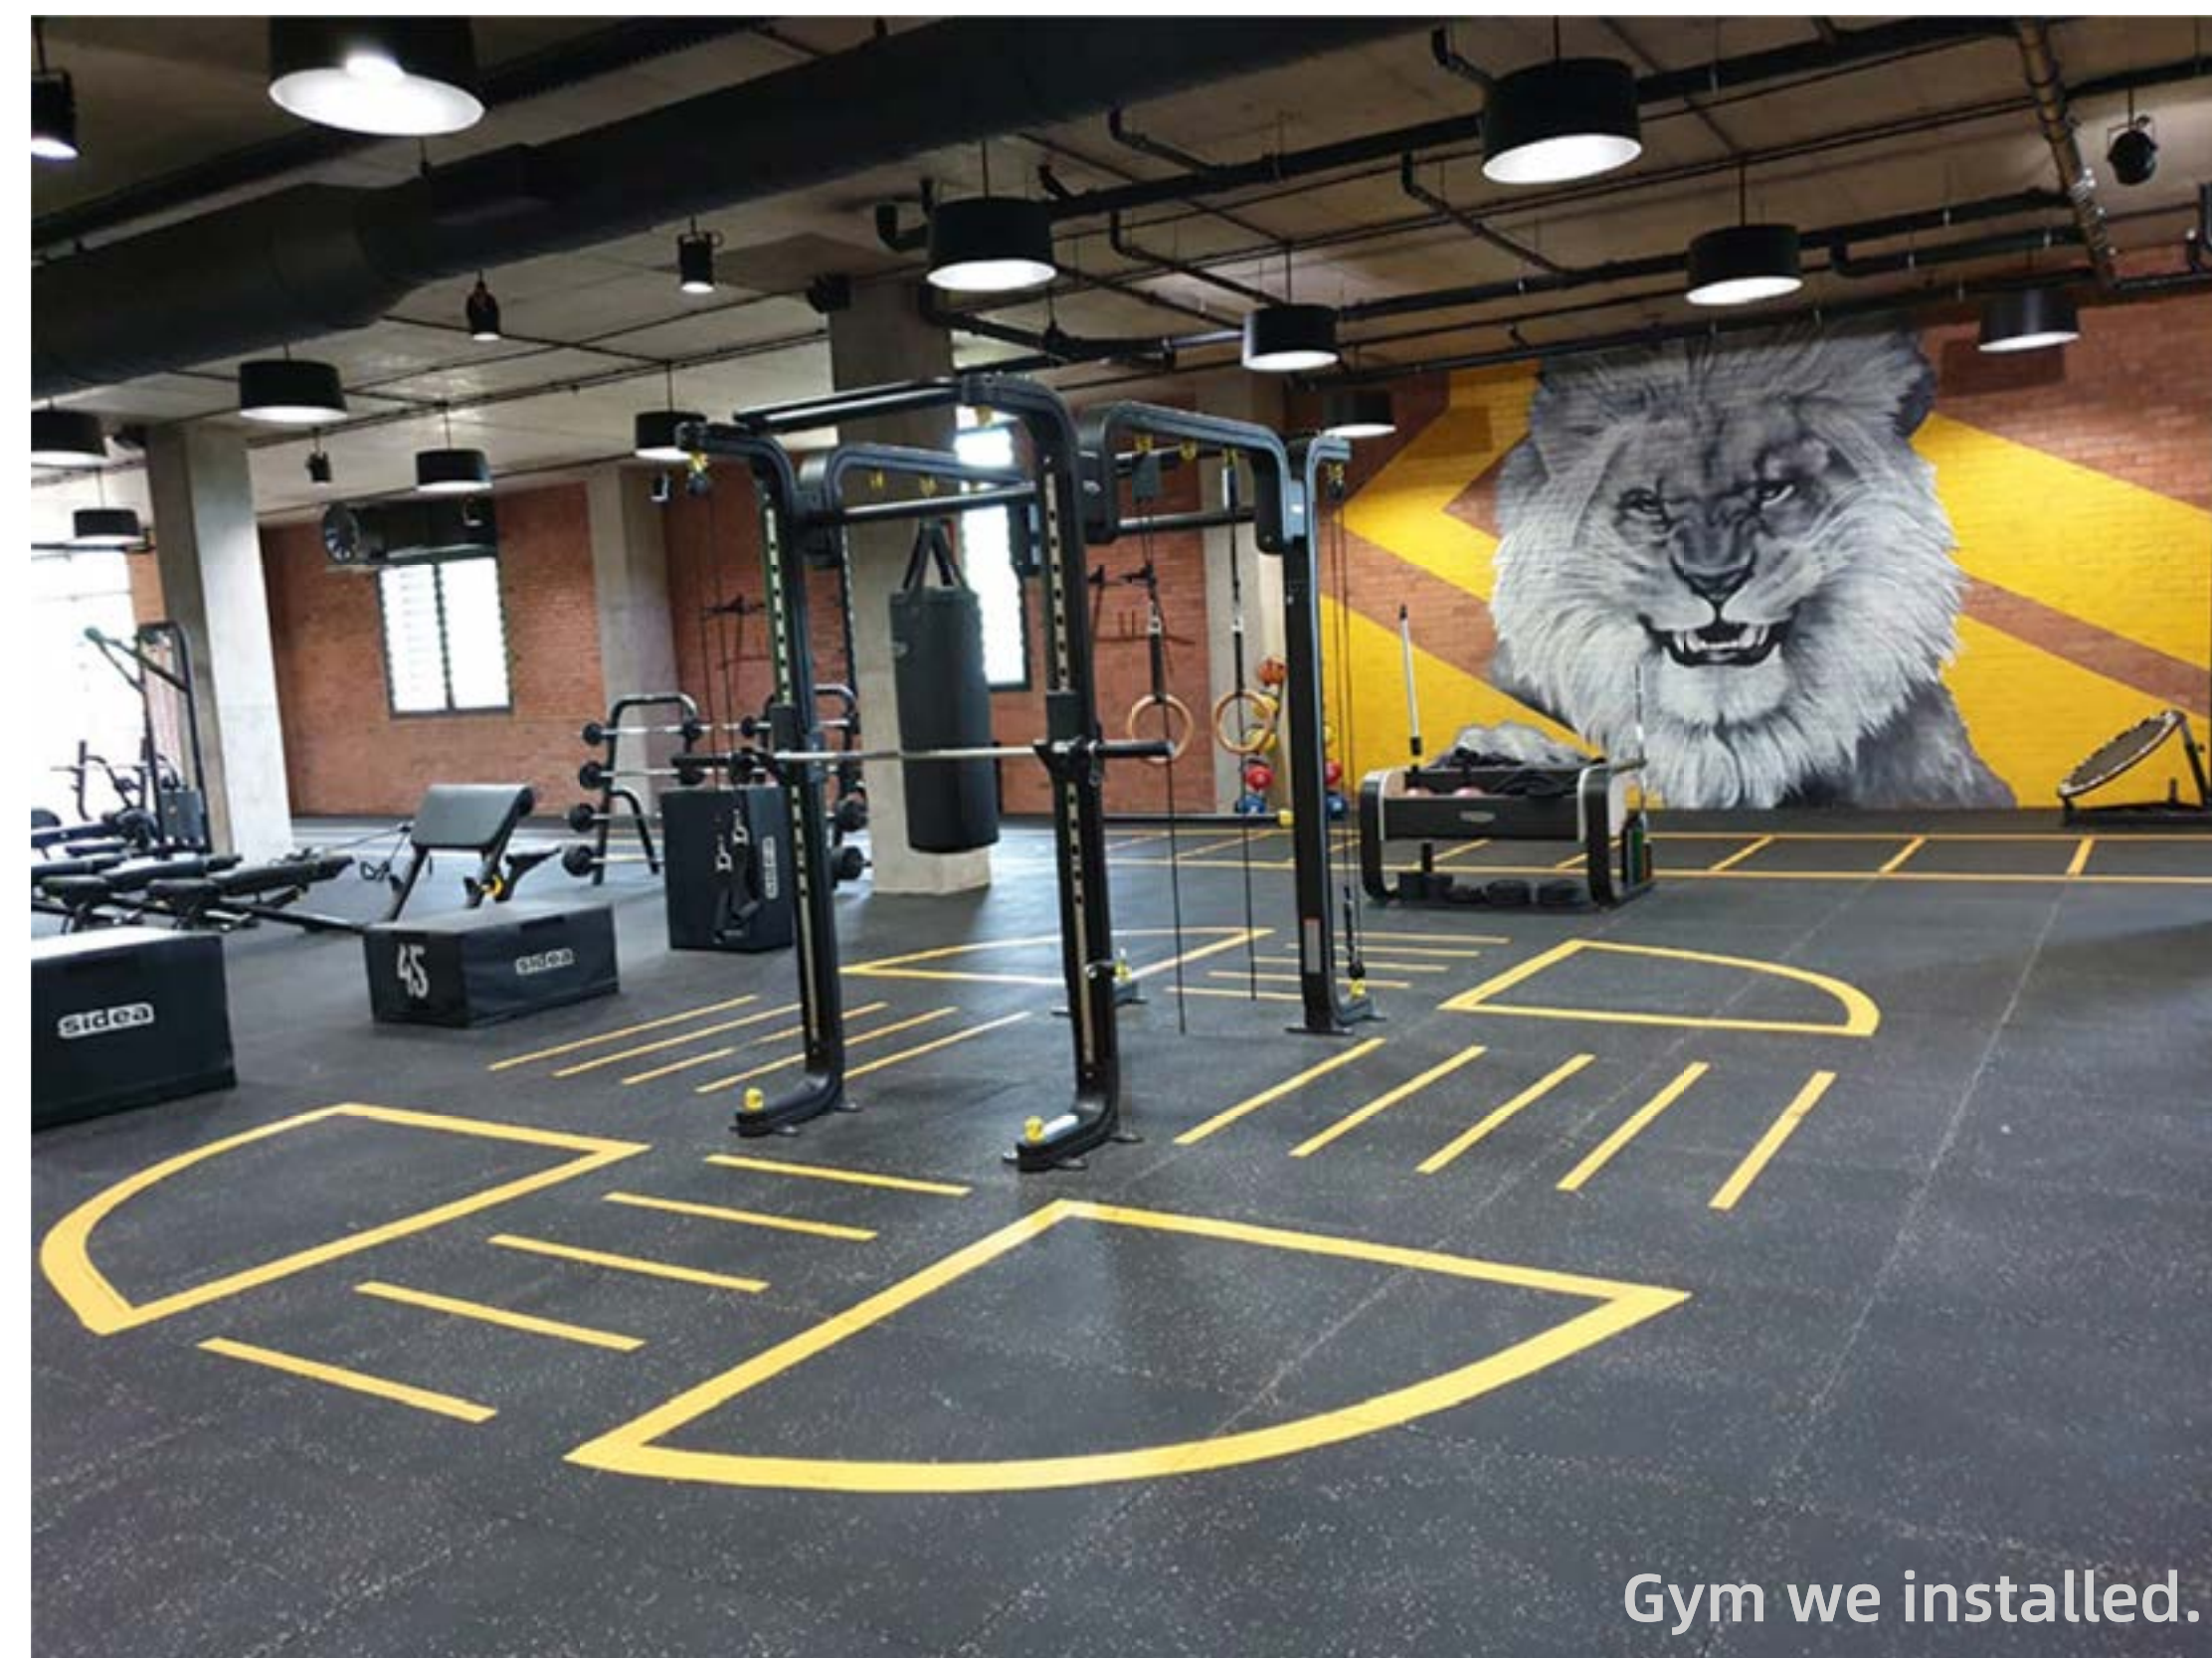

Easy To Clean

The new generation Gym Rubber Floor is characterized by large squares comprising of rubber. And, its unique composition and architecture provide a flat surface that is easily cleaned.

*1 This design is adopted for above 20mm, and the bottom below 20mm is flat bottom.
*2 The 5-year warranty is limited to normal-intensity use indoors.