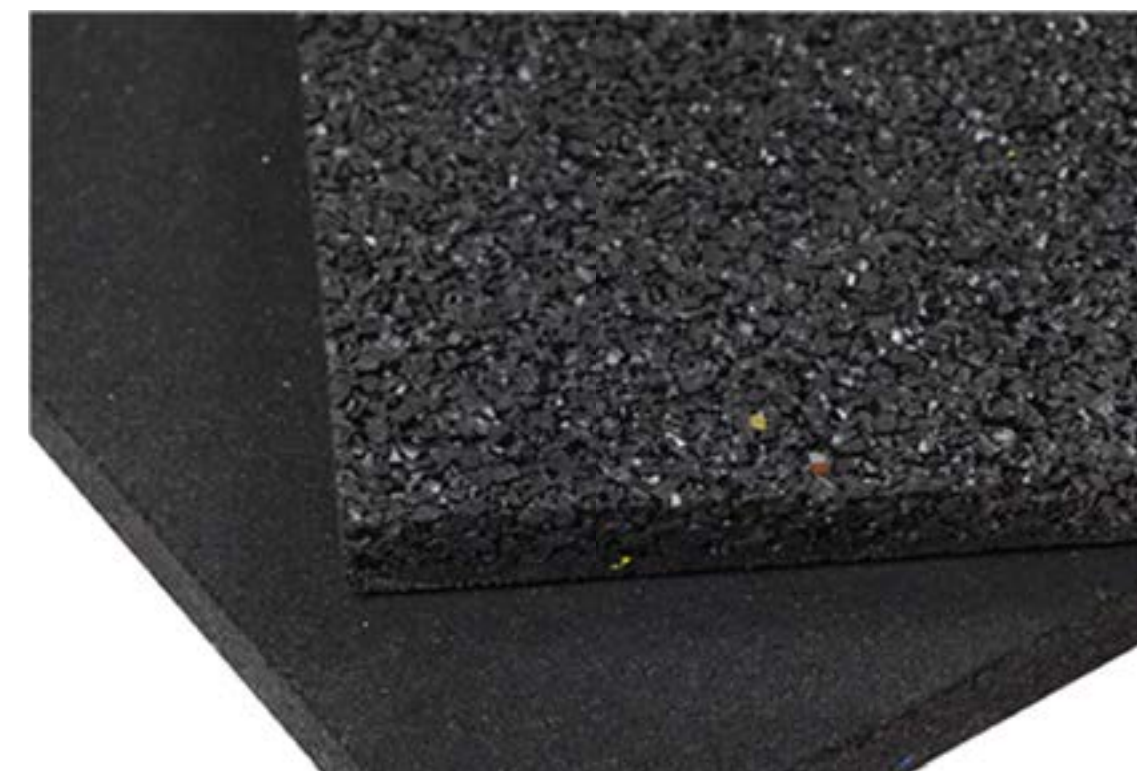

SURFACE

BACK^{*4}