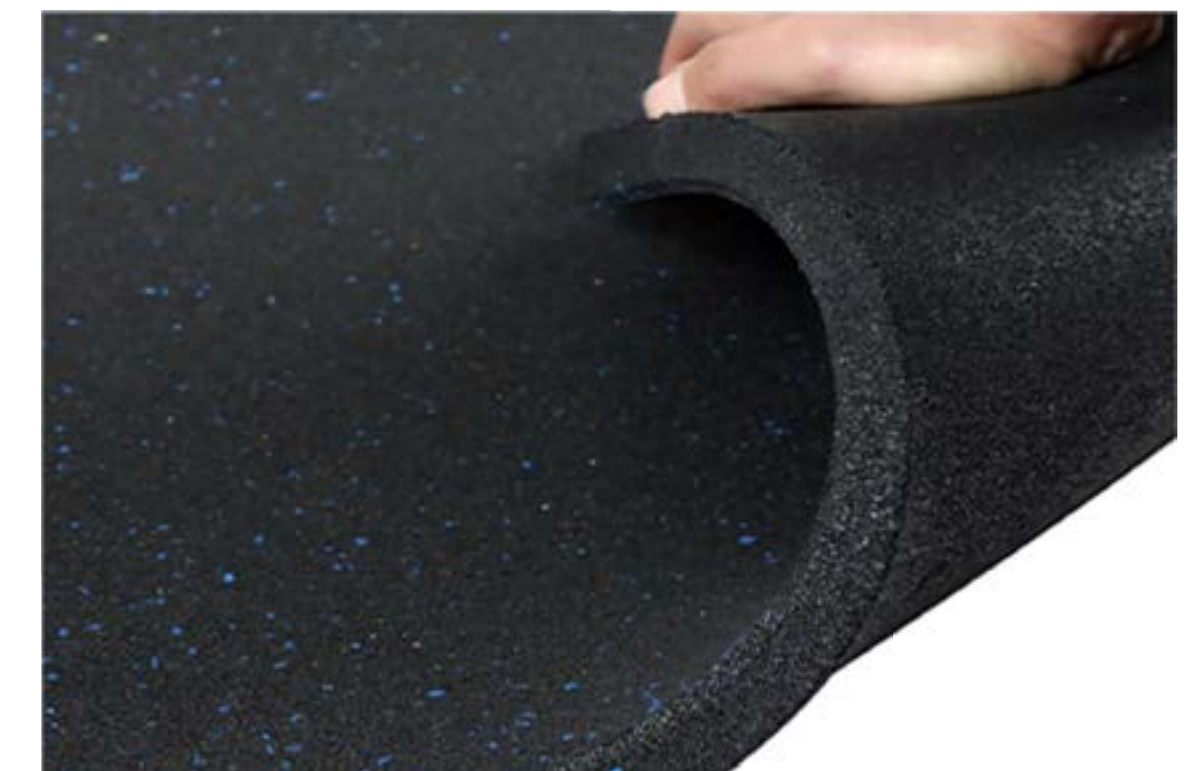

About Products

SURFACE

SIDE

BACK^{*4}

TOUGHNESS

*4 The back of different batches of products may be different, and other properties are the same.

EPDM Rubber Floor Mat

Brand Name	UDINE	
Size^{*1}	Metric	50CM*50CM 100CM*100CM
	Imperial	19.6inch*19.6inch 39.3inch*39.3inch
Thickness^{*2}	15-50mm(0.59-1.96inch)	
Color	Please refer to the color card(Full color without dots).	
Density	880-930kg/m ³	
Install	Spread flat	
Temperature Resistance	-30°C to +80°C	
Application	Sports Venues, Gym, Fitness Centre, Kindergarten, Playground, etc.	
Material	Reclaimed Rubber & EPDM	
Customized	Support customized size, color	
Warranty	5 years	
Reference Price^{*3}	15mm	US\$9/SQM
	20mm	US\$11/SQM
	25mm	US\$12.5/SQM
	30mm	US\$14.5/SQM
	40mm	US\$24.5/SQM
	45mm	US\$26.5/SQM
	50mm	US\$28.5/SQM